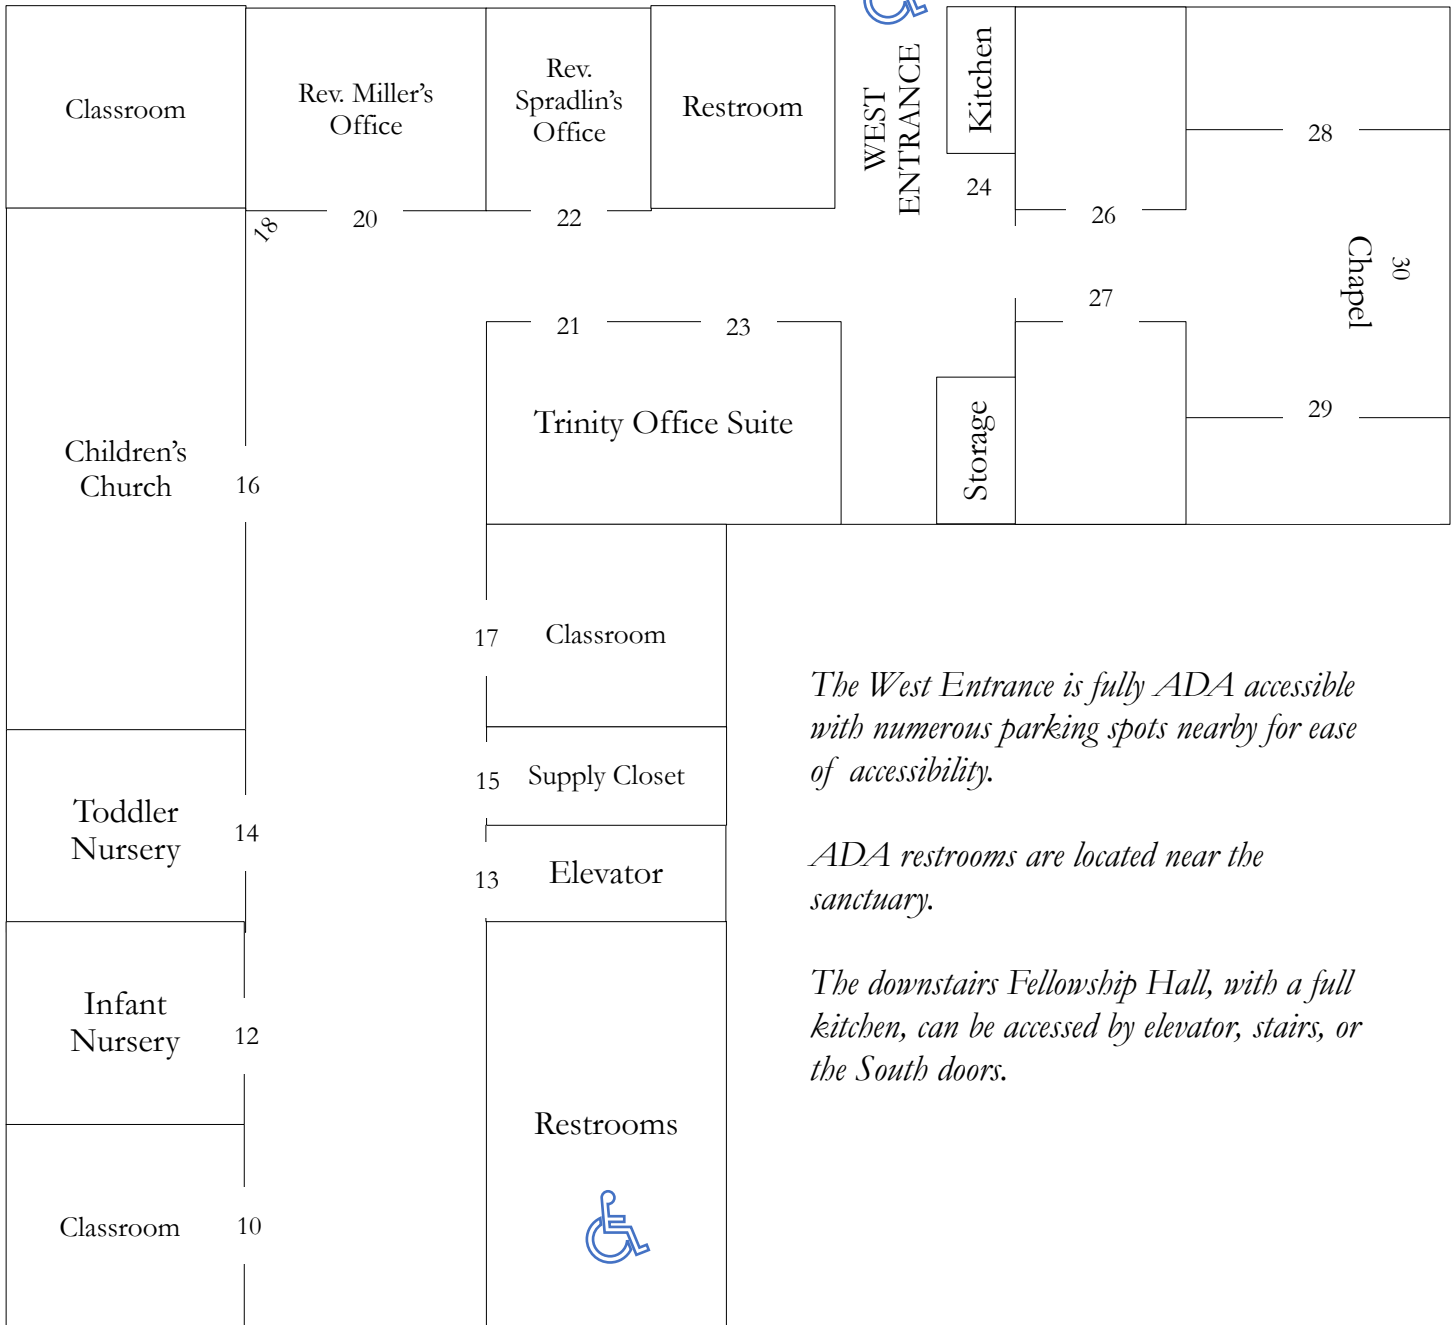

Map

WEST
ENTRANCE

The West Entrance is fully ADA accessible with numerous parking spots nearby for ease of accessibility.

ADA restrooms are located near the sanctuary.

The downstairs Fellowship Hall, with a full kitchen, can be accessed by elevator, stairs, or the South doors.

Coffee Area/Foyer

EAST
ENTRANCE